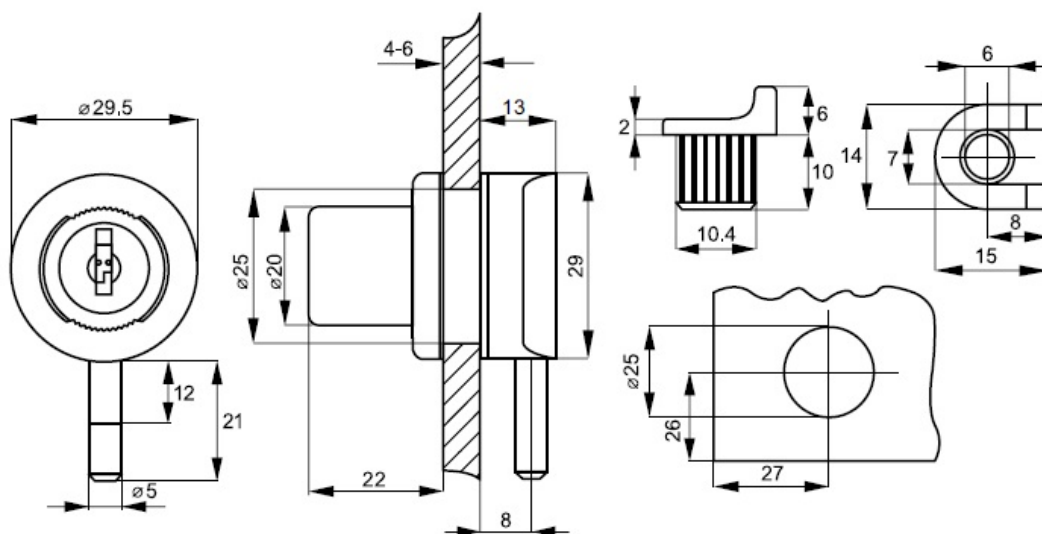

PRODUCT SHEET

Description:

Glass Door Lock 910, $\varnothing 25\text{mm}$, Black Anodized, MK SISO, KA D20

Item number:

14.09.108-4

Units	Box	Carton	HS Code	Barcode
Pcs.	15	150	8301300000	
				5704866500401